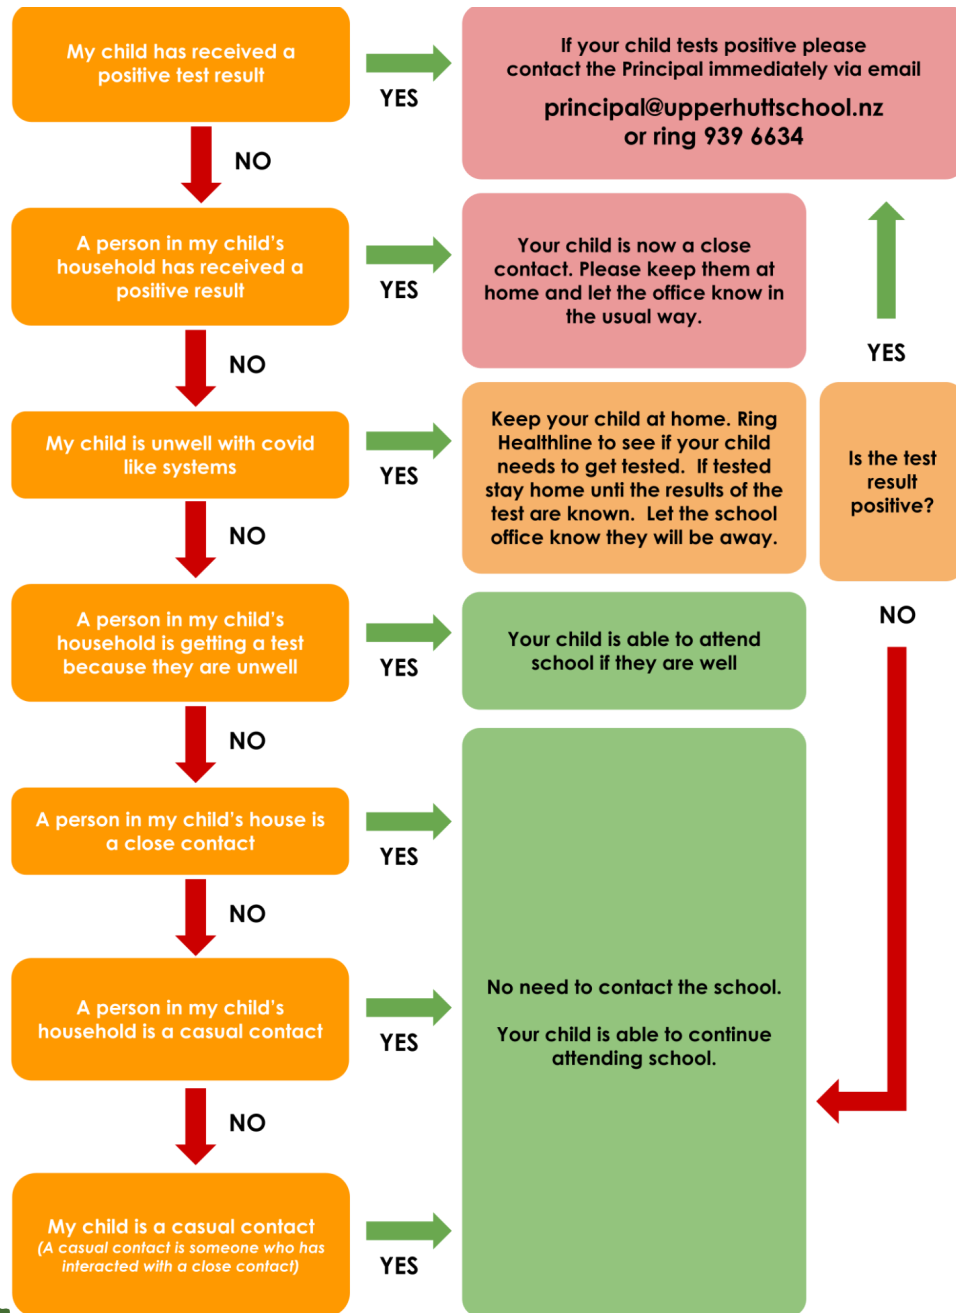

Who do I need to contact and should I keep my child at home?

This flowchart has been designed to help our families understand current requirements. For health advice - please contact Healthline. Healthline recommends all 'close contacts' get tested. **For children who are at home sick or isolating, please use your 'paper pack' and go to our school website to access P.R.I.D.E. Online learning. Any questions about learning please contact your child's teacher.**